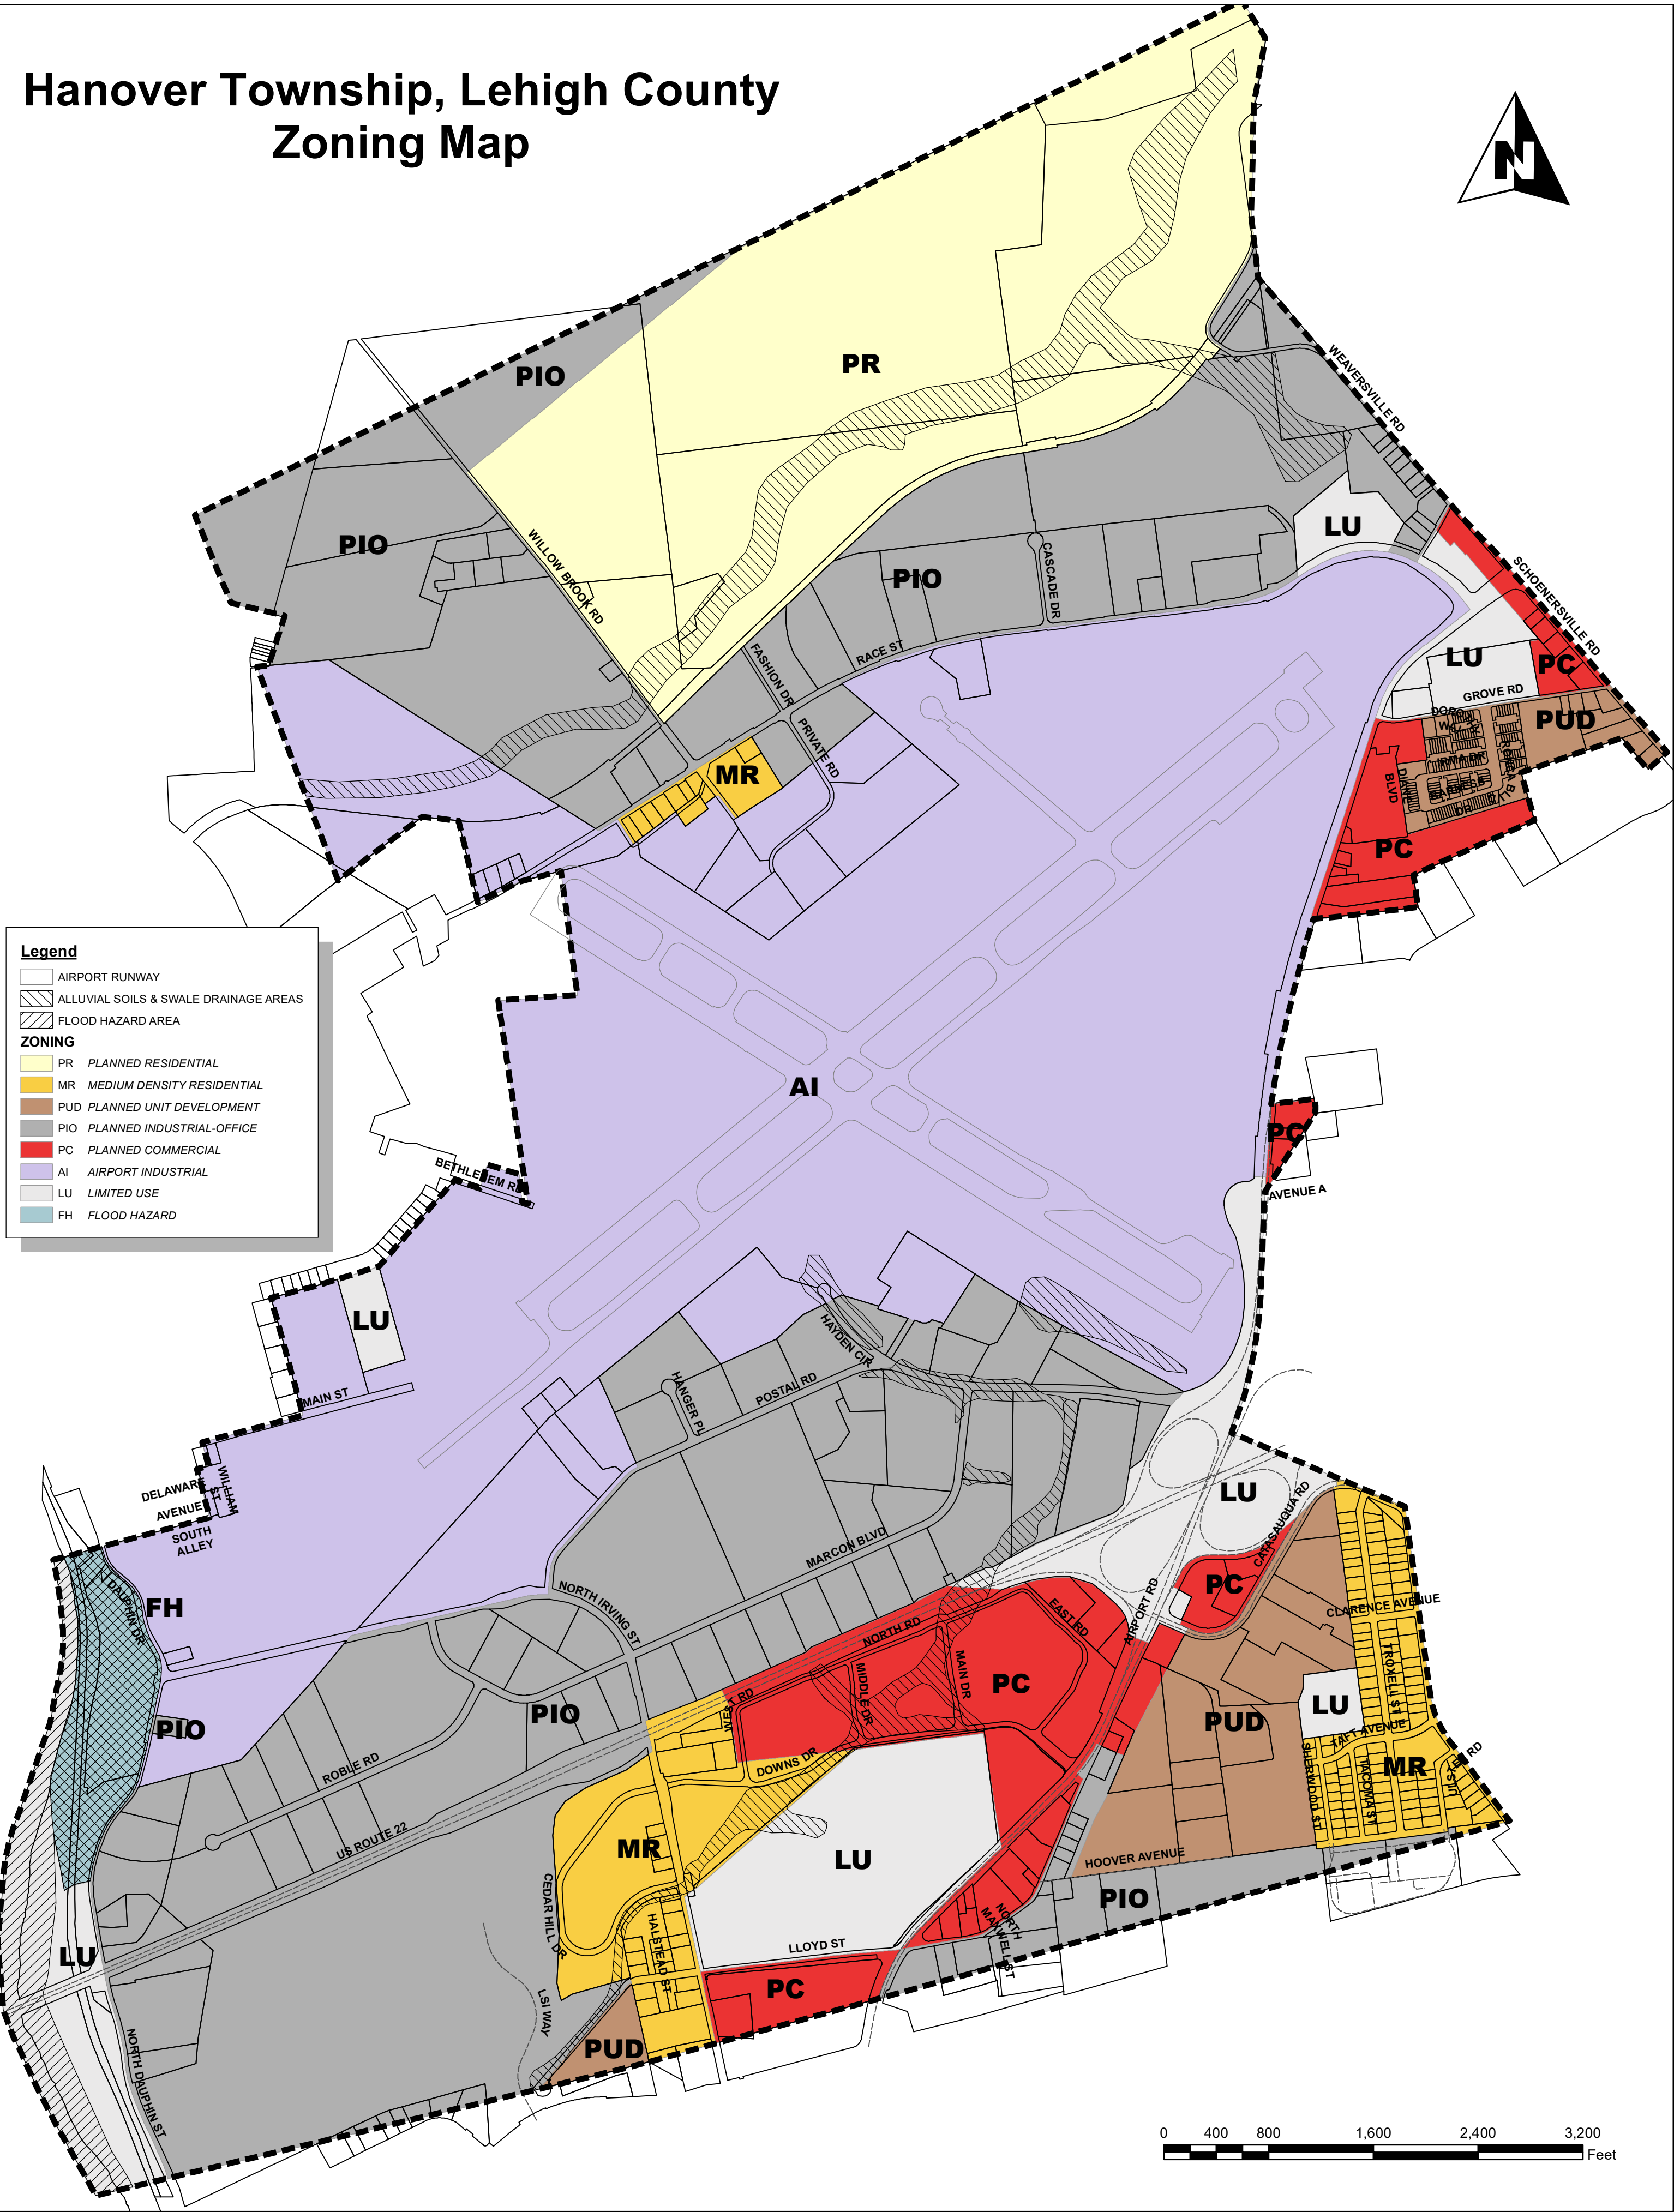

Hanover Township, Lehigh County Zoning Map

Legend

- AIRPORT RUNWAY
- ALLUVIAL SOILS & SWALE DRAINAGE AREAS
- FLOOD HAZARD AREA

ZONING

- PR PLANNED RESIDENTIAL
- MR MEDIUM DENSITY RESIDENTIAL
- PUD PLANNED UNIT DEVELOPMENT
- PIO PLANNED INDUSTRIAL-OFFICE
- PC PLANNED COMMERCIAL
- AI AIRPORT INDUSTRIAL
- LU LIMITED USE
- FH FLOOD HAZARD